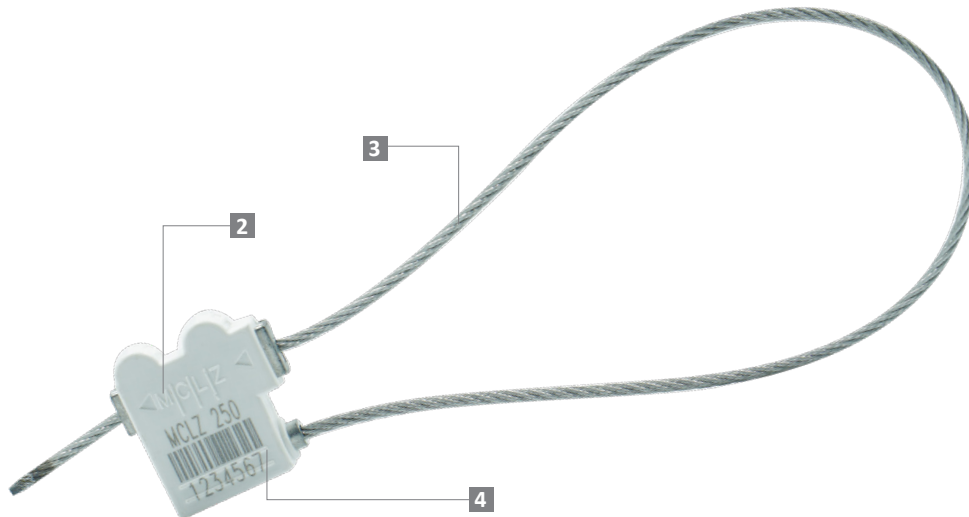

MEGA FORTRIS
G R O U P

SECURITY SEAL

MINI CABLE LOCK ZINC 250 (MCLZ 250)

Pull-Tight Barrier Seal

Bright colours for defined identification.

Mini Cable Lock Zinc 250 is a security cable seal with a special entry point designed to prevent tampering attacks. The seal has a vibrant plastic moulded body, allowing distinctive identification and security. Biodegradable option for the plastic material is available.

Applications:

- Valve Sealing
- Retail Applications
- Logistics
- Banking

PREVENTION · PROTECTION · PEACE OF MIND

LASER MARKING OPTION

VIEW APPLICATION GIF

- 1 Unique to the security seal industry, this 3rd generation high-security cable seal features a locking body design that is non-linear and provides evidence of tampering.
- 2 PP plastic with vibrant pastel colour is moulded over the zinc locking cover to enable distinct colour coding and laser marking of identifiers such as name, logo, barcode, serial number and QR code.
- 3 The non-preformed galvanised steel wire unravels upon cutting, hence showing clear evidence of tampering.
- 4 Ribbed design on the body prevents tampering on the identifier.
- 5 Biodegradable additives for plastic material are available.
- 6 Plastic material can withstand extreme weather conditions of -25°C to 80°C.

TECHNICAL SPECIFICATIONS

*Customisable cable length upon request.

PRODUCT - MINI CABLE LOCK ZINC 250 (MCLZ 250)

Code	Material	Cable Length	Cable Diameter	Tensile Strength	Marking Area	Max Marking Digits
MCLZ 250	Body : Zinc Plastic : High-impact Polypropylene (PP) Locking Component: Hardened Steel Cable: Galvanised Steel Wire	220 mm (8.7 in)	∅ 2.5 mm (0.1 in)	≥350 kgf (≥29.8 lbf)	19 x 22 mm (0.7 x 0.9 in)	Serial no : 9 Barcode : 7