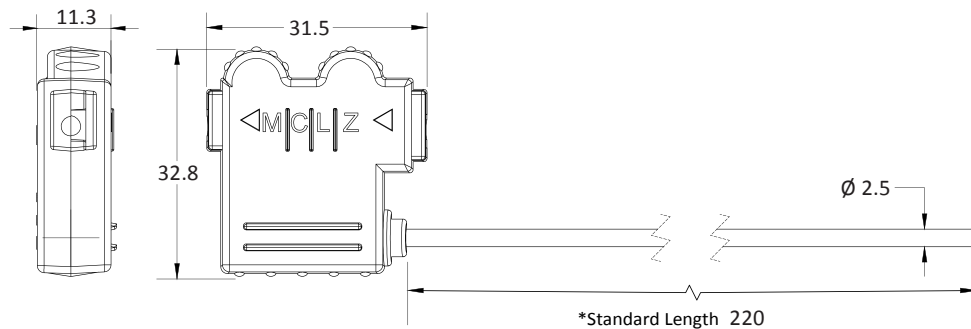

MEGA FORTRIS
G R O U P

SECURITY SEAL

MINI CABLE LOCK ZINC 250 (MCLZ 250)

Pull-Tight Barrier Seal

Bright colours for defined identification.

Mini Cable Lock Zinc 250 is a security cable seal with a special entry point designed to prevent tampering attacks. The seal has a vibrant plastic moulded body, allowing distinctive identification and security. Biodegradable option for the plastic material is available.

Applications:

- Valve Sealing
- Retail Applications
- Logistics
- Banking

PREVENTION · PROTECTION · PEACE OF MIND

LASER MARKING OPTION

VIEW APPLICATION GIF

- 1 Unique to the security seal industry, this 3rd generation high-security cable seal features a locking body design that is non-linear and provides evidence of tampering.
- 2 PP plastic with vibrant pastel colour is moulded over the zinc locking cover to enable distinct colour coding and laser marking of identifiers such as name, logo, barcode, serial number and QR code.
- 3 The non-preformed galvanised steel wire unravels upon cutting, hence showing clear evidence of tampering.
- 4 Ribbed design on the body prevents tampering on the identifier.
- 5 Biodegradable additives for plastic material are available.
- 6 Plastic material can withstand extreme weather conditions of -25°C to 80°C.

TECHNICAL SPECIFICATIONS

*Customisable cable length upon request.

PRODUCT - MINI CABLE LOCK ZINC 250 (MCLZ 250)

Code	Material	Cable Length	Cable Diameter	Tensile Strength	Marking Area	Max Marking Digits
MCLZ 250	Body : Zinc Plastic : High-impact Polypropylene (PP) Locking Component: Hardened Steel Cable: Galvanised Steel Wire	220 mm (8.7 in)	∅ 2.5 mm (0.1 in)	≥350 kgf (≥29.8 lbf)	19 x 22 mm (0.7 x 0.9 in)	Serial no : 9 Barcode : 7

PACKAGING

Carton	Quantity	Dimensions (mm)	Gross Weight (kg)	Volume (m ³)	Standard Pastel Colours
Inner	400	450 x 250 x 135 (17.7 x 9.8 x 5.3 in)	12.5 (27.6 lb)	0.15 (0.5 cu.ft.)	Body : WH PSYL PSOR PSRD PSBL PSGN