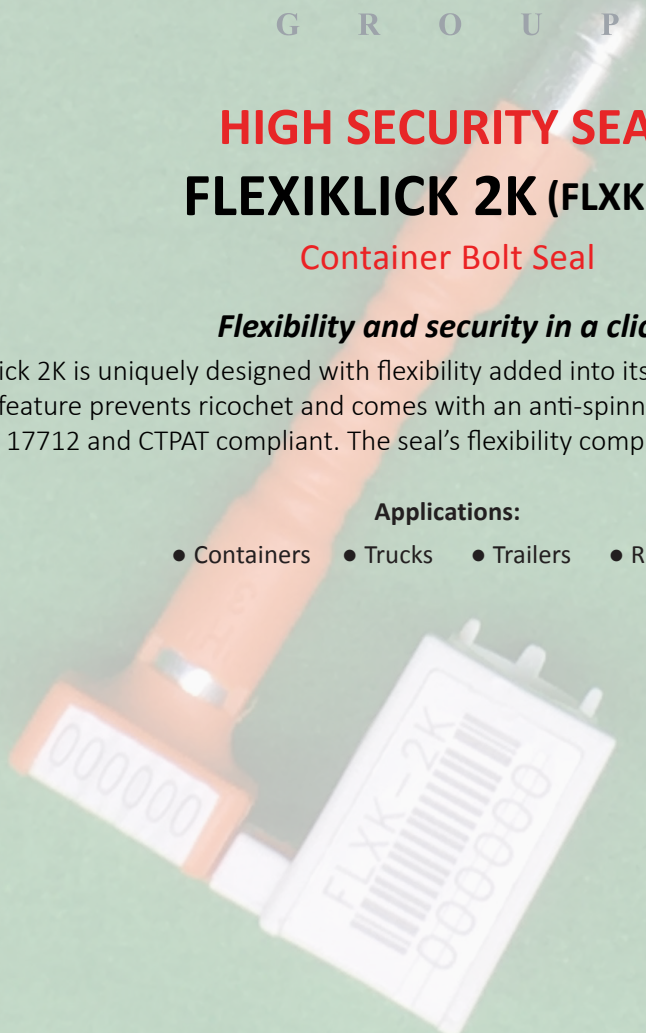

HIGH SECURITY SEAL FLEXIKLICK 2K (FLXK 2K)

Container Bolt Seal

Flexibility and security in a click.

Flexiklick 2K is uniquely designed with flexibility added into its strong locking mechanism. This feature prevents ricochet and comes with an anti-spinning feature. Flexiklick 2K is ISO 17712 and CTPAT compliant. The seal's flexibility complements its high security.

Applications:

- Containers
- Trucks
- Trailers
- Rail Cars

PREVENTION · PROTECTION · PEACE OF MIND

LASER MARKING OPTION

VIEW APPLICATION GIF

- 1 The Flexiklick 2K comes with an anti-spinning design that the locking mechanism allows only one-way entry and hinders friction from external force.
- 2 The extra long flexible steel wire cable pin allows easy application and is safer to cut and provides excellent protection against crude tools. The pin will bend upon impact.
- 3 The pin and bush are moulded in high-impact PP material to form into a durable pin and plastic barrel while withstanding extreme weather conditions of -20°C to 80°C. Pin and barrel are paired engraved for easier handling.
- 4 Irreversible identifiers such as name, logo, barcode, serial number and QR code are laser-marked on the pin and barrel to prevent parts substitution or replacement.
- 5 Ribbed design on the plastic barrel prevents tampering on the identifier.
- 6 Additional wavy printing surface on pin gives clear evidence of tampering or removal of identifiers.
- 7 Biodegradable additives for plastic material are available.
- 8 The seal is designed, tested and certified ISO 17712:2013.

TECHNICAL SPECIFICATIONS

PRODUCT - FLEXIKLICK 2K (FLXK 2K)

Code	Material	Locking Length	Pin Diameter	Tensile Strength	Marking Area	Max Marking Digits
FLXK 2K	Plastic : Polypropylene High Impact (PP HI) Pin & Bush : Harden Steel + Galvanize wire	92.5 mm (3.6 in)	∅ 8.0 mm (0.3 in)	≥1000 kgf (≥2204.6 lbf)	Bush : 17.5 x 29 mm (0.7 x 1.14 in) Pin : 6.7 x 17 mm (0.3 x 0.7 in)	Serial no : 8 Barcode : 8