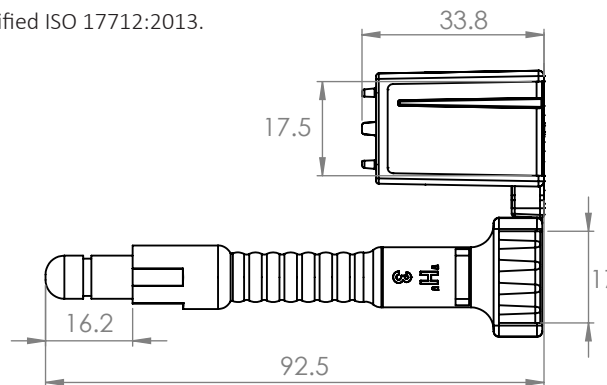

Applications:

- Containers
- Trucks
- Trailers
- Rail Cars

PREVENTION · PROTECTION · PEACE OF MIND

LASER MARKING OPTION

VIEW APPLICATION GIF

- 1 The Flexiklick 2K comes with an anti-spinning design that the locking mechanism allows only one-way entry and hinders friction from external force.
- 2 The extra long flexible steel wire cable pin allows easy application and is safer to cut and provides excellent protection against crude tools. The pin will bend upon impact.
- 3 The pin and bush are moulded in high-impact PP material to form into a durable pin and plastic barrel while withstanding extreme weather conditions of -20°C to 80°C. Pin and barrel are paired engraved for easier handling.
- 4 Irreversible identifiers such as name, logo, barcode, serial number and QR code are laser-marked on the pin and barrel to prevent parts substitution or replacement.
- 5 Ribbed design on the plastic barrel prevents tampering on the identifier.
- 6 Additional wavy printing surface on pin gives clear evidence of tampering or removal of identifiers.
- 7 Biodegradable additives for plastic material are available.
- 8 The seal is designed, tested and certified ISO 17712:2013.

TECHNICAL SPECIFICATIONS

PRODUCT - FLEXIKLICK 2K (FLXK 2K)

Code	Material	Locking Length	Pin Diameter	Tensile Strength	Marking Area	Max Marking Digits
FLXK 2K	Plastic : Polypropylene High Impact (PP HI) Pin & Bush : Harden Steel + Galvanize wire	92.5 mm (3.6 in)	∅ 8.0 mm (0.3 in)	≥1000 kgf (≥2204.6 lbf)	Bush : 17.5 x 29 mm (0.7 x 1.14 in) Pin : 6.7 x 17 mm (0.3 x 0.7 in)	Serial no : 8 Barcode : 8

PACKAGING

Carton	Quantity	Dimensions (mm)	Gross Weight (kg)	Volume (m ³)	Standard Pastel Colours
Inner	TBC	TBC	TBC	TBC	Body : WH PSYL PSOR PSRD PSBL PSGN BK

For colour customisations, kindly contact us for further information.