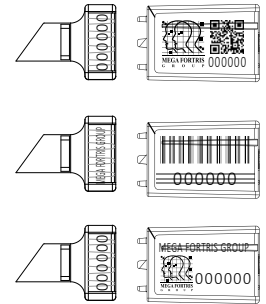

HIGH SECURITY SEAL FLEXIKLICK 2K (FLXK 2K)

Container Bolt Seal

Flexibility and security in a click.

Flexiklick 2K is uniquely designed with flexibility added into its strong locking mechanism. This feature prevents ricochet and comes with an anti-spinning feature. Flexiklick 2K is ISO 17712 and CTPAT compliant. The seal's flexibility complements its high security.

Applications:

- Containers
- Trucks
- Trailers
- Rail Cars

PREVENTION · PROTECTION · PEACE OF MIND

LASER MARKING OPTION

VIEW APPLICATION GIF

- 1 The Flexiklick 2K comes with an anti-spinning design that the locking mechanism allows only one-way entry and hinders friction from external force.
- 2 The extra long flexible steel wire cable pin allows easy application and is safer to cut and provides excellent protection against crude tools. The pin will bend upon impact.
- 3 The pin and bush are moulded in high-impact PP material to form into a durable pin and plastic barrel while withstanding extreme weather conditions of -20°C to 80°C. Pin and barrel are paired engraved for easier handling.
- 4 Irreversible identifiers such as name, logo, barcode, serial number and QR code are laser-marked on the pin and barrel to prevent parts substitution or replacement.
- 5 Ribbed design on the plastic barrel prevents tampering on the identifier.
- 6 Additional wavy printing surface on pin gives clear evidence of tampering or removal of identifiers.
- 7 Biodegradable additives for plastic material are available.
- 8 The seal is designed, tested and certified ISO 17712:2013.

TECHNICAL SPECIFICATIONS

PRODUCT - FLEXIKLICK 2K (FLXK 2K)

Code	Material	Locking Length	Pin Diameter	Tensile Strength	Marking Area	Max Marking Digits
FLXK 2K	Plastic : Polypropylene High Impact (PP HI) Pin & Bush : Harden Steel + Galvanize wire	92.5 mm (3.6 in)	∅ 8.0 mm (0.3 in)	≥1000 kgf (≥2204.6 lbf)	Bush : 17.5 x 29 mm (0.7 x 1.14 in) Pin : 6.7 x 17 mm (0.3 x 0.7 in)	Serial no : 8 Barcode : 8