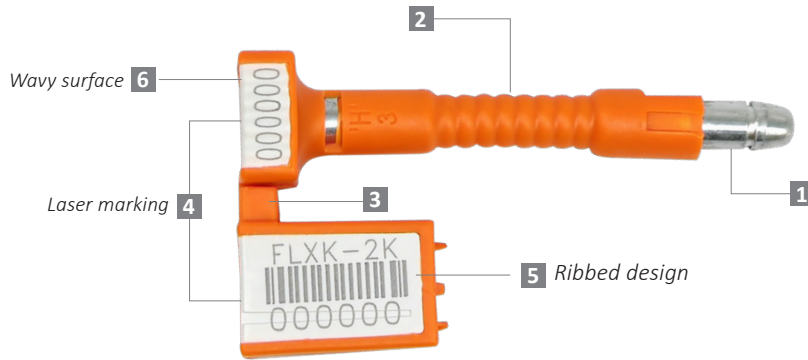

HIGH SECURITY SEAL FLEXIKLICK 2K (FLXK 2K)

Container Bolt Seal

Flexibility and security in a click.

Flexiklick 2K is uniquely designed with flexibility added into its strong locking mechanism. This feature prevents ricochet and comes with an anti-spinning feature. Flexiklick 2K is ISO 17712 and CTPAT compliant. The seal's flexibility complements its high security.

Applications:

- Containers
- Trucks
- Trailers
- Rail Cars

PREVENTION · PROTECTION · PEACE OF MIND

LASER MARKING OPTION

VIEW APPLICATION GIF

- 1 The Flexiklick 2K comes with an anti-spinning design that the locking mechanism allows only one-way entry and hinders friction from external force.
- 2 The extra long flexible steel wire cable pin allows easy application and is safer to cut and provides excellent protection against crude tools. The pin will bend upon impact.
- 3 The pin and bush are moulded in high-impact PP material to form into a durable pin and plastic barrel while withstanding extreme weather conditions of -20°C to 80°C. Pin and barrel are paired engraved for easier handling.
- 4 Irreversible identifiers such as name, logo, barcode, serial number and QR code are laser-marked on the pin and barrel to prevent parts substitution or replacement.
- 5 Ribbed design on the plastic barrel prevents tampering on the identifier.
- 6 Additional wavy printing surface on pin gives clear evidence of tampering or removal of identifiers.
- 7 Biodegradable additives for plastic material are available.
- 8 The seal is designed, tested and certified ISO 17712:2013.

TECHNICAL SPECIFICATIONS

PRODUCT - FLEXIKLICK 2K (FLXK 2K)

Code	Material	Locking Length	Pin Diameter	Tensile Strength	Marking Area	Max Marking Digits
FLXK 2K	Plastic : Polypropylene High Impact (PP HI) Pin & Bush : Harden Steel + Galvanize wire	92.5 mm (3.6 in)	∅ 8.0 mm (0.3 in)	≥1000 kgf (≥2204.6 lbf)	Bush : 17.5 x 29 mm (0.7 x 1.14 in) Pin : 6.7 x 17 mm (0.3 x 0.7 in)	Serial no : 8 Barcode : 8