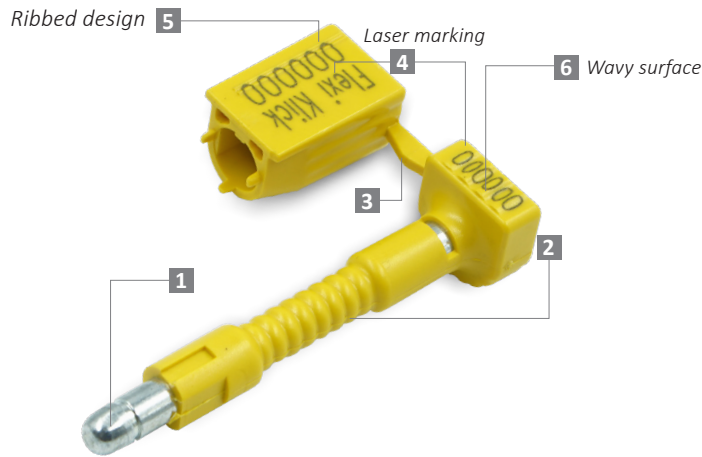

MEGA FORTRIS
G R O U P

HIGH SECURITY SEAL **FLEXI KLICK (FLXK)**

Container Bolt Seal

Flexibility and security in a click.

Flexi Klick is uniquely designed with flexibility added into its strong locking mechanism. This feature prevents ricochet and comes with an anti-spinning feature. Flexi Klick is ISO 17712 and CTPAT compliant. The seal's flexibility complements its high security.

Applications:

- Containers
- Trucks
- Trailers
- Rail Cars

PREVENTION · PROTECTION · PEACE OF MIND

- 1** The Flexi Klick comes with an anti-spinning design that the locking mechanism allows only one-way entry and hinders friction from external force.
- 2** The extra long flexible steel wire cable pin allows easy application and is safer to cut and provides excellent protection against crude tools. The pin will bend upon impact.
- 3** The pin and bush are moulded in high-impact PP material to form into a durable pin and plastic barrel while withstanding extreme weather conditions of -20°C to 80°C. Pin and barrel are paired engraved for easier handling.
- 4** Irreversible identifiers such as name, logo, barcode, serial number and QR code are laser-marked on the pin and barrel to prevent parts substitution or replacement.
- 5** Ribbed design on the plastic barrel prevents tampering on the identifier.
- 6** Additional wavy printing surface on pin gives clear evidence of tampering or removal of identifiers.
- 7** Biodegradable additives for plastic material are available.
- 8** The seal is designed, tested and certified ISO 17712:2013.

LASER MARKING OPTION

VIEW APPLICATION GIF

TECHNICAL SPECIFICATIONS

PRODUCT - FLEXI KLICK (FLXK)

Code	Material	Locking Length	Pin Diameter	Tensile Strength	Marking Area	Max Marking Digits
FLXK	Plastic : High-impact Polypropylene (PP) Pin & Bush : Hardened Steel & Wire Cable	79 mm (3.1 in)	ø 8.0 mm (0.3 in)	≥1000 kgf (≥2204.6 lbf)	Pin: 7 x 18 mm (0.3 x 0.7 in) Barrel : 15 x 25 mm (0.6 x 1.0 in)	Serial no : 8 Barcode : 8