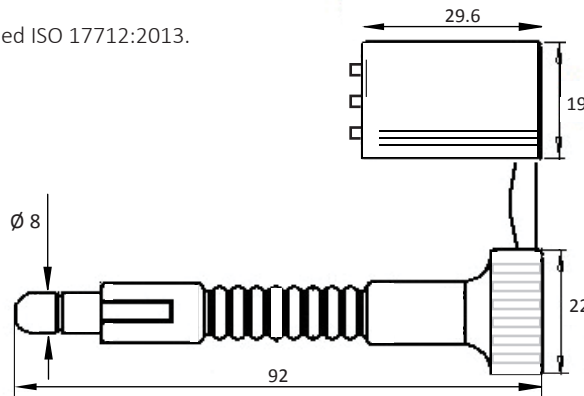

Applications:

- Containers
- Trucks
- Trailers
- Rail Cars

PREVENTION · PROTECTION · PEACE OF MIND

- 1** The Flexi Klick comes with an anti-spinning design that the locking mechanism allows only one-way entry and hinders friction from external force.
- 2** The extra long flexible steel wire cable pin allows easy application and is safer to cut and provides excellent protection against crude tools. The pin will bend upon impact.
- 3** The pin and bush are moulded in high-impact PP material to form into a durable pin and plastic barrel while withstanding extreme weather conditions of -20°C to 80°C. Pin and barrel are paired engraved for easier handling.
- 4** Irreversible identifiers such as name, logo, barcode, serial number and QR code are laser-marked on the pin and barrel to prevent parts substitution or replacement.
- 5** Ribbed design on the plastic barrel prevents tampering on the identifier.
- 6** Additional wavy printing surface on pin gives clear evidence of tampering or removal of identifiers.
- 7** Biodegradable additives for plastic material are available.
- 8** The seal is designed, tested and certified ISO 17712:2013.

LASER MARKING OPTION

VIEW APPLICATION GIF

TECHNICAL SPECIFICATIONS

PRODUCT - FLEXI KLICK (FLXK)

Code	Material	Locking Length	Pin Diameter	Tensile Strength	Marking Area	Max Marking Digits
FLXK	Plastic : High-impact Polypropylene (PP) Pin & Bush : Hardened Steel & Wire Cable	79 mm (3.1 in)	ø 8.0 mm (0.3 in)	≥1000 kgf (≥2204.6 lbf)	Pin: 7 x 18 mm (0.3 x 0.7 in) Barrel : 15 x 25 mm (0.6 x 1.0 in)	Serial no : 8 Barcode : 8

PACKAGING

Carton	Quantit	Dimensions (mm)	Gross Weight (kg)	Volume (m ³)	Standard Pastel Colours
Inner	250	362 x 222 x 255 (14.3 x 8.7 x 10.9 in)	16.25 (35.8 lb)	0.02 (0.7 cu.ft.)	Body : WH PSYL PSOR PSRD PSBL PSGN BK