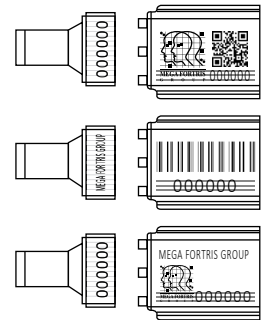

MEGA FORTRIS
G R O U P

HIGH SECURITY SEAL **FLEXI KLICK (FLXK)**

Container Bolt Seal

Flexibility and security in a click.

Flexi Klick is uniquely designed with flexibility added into its strong locking mechanism. This feature prevents ricochet and comes with an anti-spinning feature. Flexi Klick is ISO 17712 and CTPAT compliant. The seal's flexibility complements its high security.

Applications:

- Containers
- Trucks
- Trailers
- Rail Cars

PREVENTION · PROTECTION · PEACE OF MIND

- 1** The Flexi Klick comes with an anti-spinning design that the locking mechanism allows only one-way entry and hinders friction from external force.
- 2** The extra long flexible steel wire cable pin allows easy application and is safer to cut and provides excellent protection against crude tools. The pin will bend upon impact.
- 3** The pin and bush are moulded in high-impact PP material to form into a durable pin and plastic barrel while withstanding extreme weather conditions of -20°C to 80°C. Pin and barrel are paired engraved for easier handling.
- 4** Irreversible identifiers such as name, logo, barcode, serial number and QR code are laser-marked on the pin and barrel to prevent parts substitution or replacement.
- 5** Ribbed design on the plastic barrel prevents tampering on the identifier.
- 6** Additional wavy printing surface on pin gives clear evidence of tampering or removal of identifiers.
- 7** Biodegradable additives for plastic material are available.
- 8** The seal is designed, tested and certified ISO 17712:2013.

LASER MARKING OPTION

VIEW APPLICATION GIF

TECHNICAL SPECIFICATIONS

PRODUCT - FLEXI KLICK (FLXK)

Code	Material	Locking Length	Pin Diameter	Tensile Strength	Marking Area	Max Marking Digits
FLXK	Plastic : High-impact Polypropylene (PP) Pin & Bush : Hardened Steel & Wire Cable	79 mm (3.1 in)	ø 8.0 mm (0.3 in)	≥1000 kgf (≥2204.6 lbf)	Pin: 7 x 18 mm (0.3 x 0.7 in) Barrel : 15 x 25 mm (0.6 x 1.0 in)	Serial no : 8 Barcode : 8