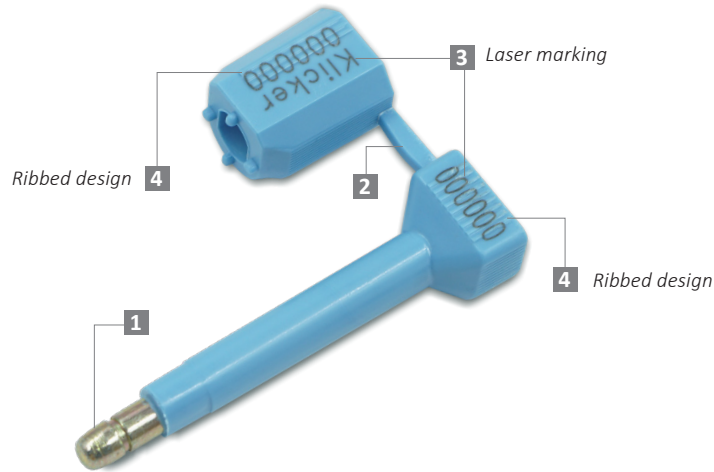

## **HIGH SECURITY SEAL**

### **KLICHER (KLC)**

Container Bolt Seal

***Well-renowned piece for maximum security.***

Klicker is the first container bolt seal in Mega Fortris, innovatively designed with an anti-spinning pin and barrel to prevent tampering. This seal complies to ISO 17712 and CTPAT, ensures highest possible security for high-value assets.

#### **Applications:**

- Containers
- Trucks
- Trailers
- Rail Cars

**PREVENTION · PROTECTION · PEACE OF MIND**

LASER MARKING OPTION

VIEW APPLICATION GIF

- 1 The Klicker comes with an anti-spinning design that the locking mechanism allows only one-way entry and hinders friction from external force.
- 2 Hardened steel pin and bush are moulded in high-impact PP material to form into a durable pin and plastic barrel while withstanding extreme weather conditions of -20°C to 80°C. Pin and barrel are paired engraved for easier handling.
- 3 Irreversible identifiers such as name, logo, barcode, serial number and QR code are laser-marked on the pin and barrel to prevent parts substitution or replacement.
- 4 An optional transparent cover on the barrel further secures the identifier and provides high visibility.
- 5 Biodegradable additives for plastic material are available.
- 6 The seal is designed, tested and certified ISO 17712:2013.

TECHNICAL SPECIFICATIONS

PRODUCT - KLICKER (KLC)

Code	Material	Locking Length	Pin Diameter	Tensile Strength	Marking Area	Max Marking Digits
KLC	<b>Plastic :</b> High-impact Polypropylene (PP) <b>Pin &amp; Bush :</b> Hardened Steel	55 mm (2.2 in)	Ø 7.0 mm (0.3 in)	≥1000 kgf (≥2204.6 lbf)	<b>Pin:</b> 5 x 18 mm (0.2 x 0.7 in) <b>Barrel:</b> 10 x 24 mm (0.4 x 0.9 in)	<b>Serial no:</b> 8 <b>Barcode:</b> 8