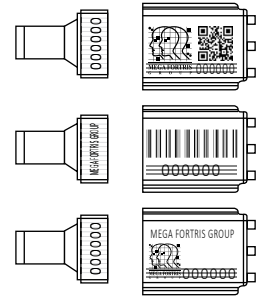

### **KLICHER (KLC)**

Container Bolt Seal

***Well-renowned piece for maximum security.***

Klicker is the first container bolt seal in Mega Fortris, innovatively designed with an anti-spinning pin and barrel to prevent tampering. This seal complies to ISO 17712 and CTPAT, ensures highest possible security for high-value assets.

#### **Applications:**

- Containers
- Trucks
- Trailers
- Rail Cars

**PREVENTION · PROTECTION · PEACE OF MIND**

LASER MARKING OPTION

VIEW APPLICATION GIF

- 1 The Klicker comes with an anti-spinning design that the locking mechanism allows only one-way entry and hinders friction from external force.
- 2 Hardened steel pin and bush are moulded in high-impact PP material to form into a durable pin and plastic barrel while withstanding extreme weather conditions of -20°C to 80°C. Pin and barrel are paired engraved for easier handling.
- 3 Irreversible identifiers such as name, logo, barcode, serial number and QR code are laser-marked on the pin and barrel to prevent parts substitution or replacement.
- 4 An optional transparent cover on the barrel further secures the identifier and provides high visibility.
- 5 Biodegradable additives for plastic material are available.
- 6 The seal is designed, tested and certified ISO 17712:2013.

TECHNICAL SPECIFICATIONS

PRODUCT - KLICKER (KLC)

Code	Material	Locking Length	Pin Diameter	Tensile Strength	Marking Area	Max Marking Digits
KLC	<b>Plastic :</b> High-impact Polypropylene (PP) <b>Pin &amp; Bush :</b> Hardened Steel	55 mm (2.2 in)	Ø 7.0 mm (0.3 in)	≥1000 kgf (≥2204.6 lbf)	<b>Pin:</b> 5 x 18 mm (0.2 x 0.7 in) <b>Barrel:</b> 10 x 24 mm (0.4 x 0.9 in)	<b>Serial no:</b> 8 <b>Barcode:</b> 8