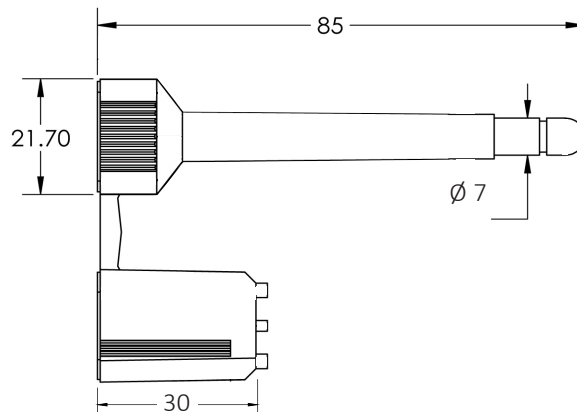

TECHNICAL SPECIFICATIONS

PRODUCT - KLICKER (KLC)

Code	Material	Locking Length	Pin Diameter	Tensile Strength	Marking Area	Max Marking Digits
KLC	<b>Plastic :</b> High-impact Polypropylene (PP) <b>Pin &amp; Bush :</b> Hardened Steel	55 mm (2.2 in)	Ø 7.0 mm (0.3 in)	≥1000 kgf (≥2204.6 lbf)	<b>Pin:</b> 5 x 18 mm (0.2 x 0.7 in) <b>Barrel:</b> 10 x 24 mm (0.4 x 0.9 in)	<b>Serial no:</b> 8 <b>Barcode:</b> 8

PACKAGING

Carton	Quantity	Dimensions (mm)	Gross Weight (kg)	Volume (m <sup>3</sup> )	Standard Solid Colours
Outer	Without Cover 25 sets x 10 pcs	508 x 365 x 150 (20 x 14.4 x 5.9 in)	17 (37.5 lb)	0.0278 (0.98 cu.ft.)	Body : <span style="border: 1px solid black; padding: 2px;">WH</span> <span style="border: 1px solid black; padding: 2px;">BL</span> <span style="border: 1px solid black; padding: 2px;">YL</span> <span style="border: 1px solid black; padding: 2px;">GN</span> <span style="border: 1px solid black; padding: 2px;">OR</span> <span style="border: 1px solid black; padding: 2px;">RD</span> For colour customisations, kindly contact us for further information.
	With Cover 25 sets x 10 pcs	508 x 378 x 170 (20 x 14.9 x 6.7 in)	18.25 (40.2 lb)	0.0326 (1.15 cu.ft.)	